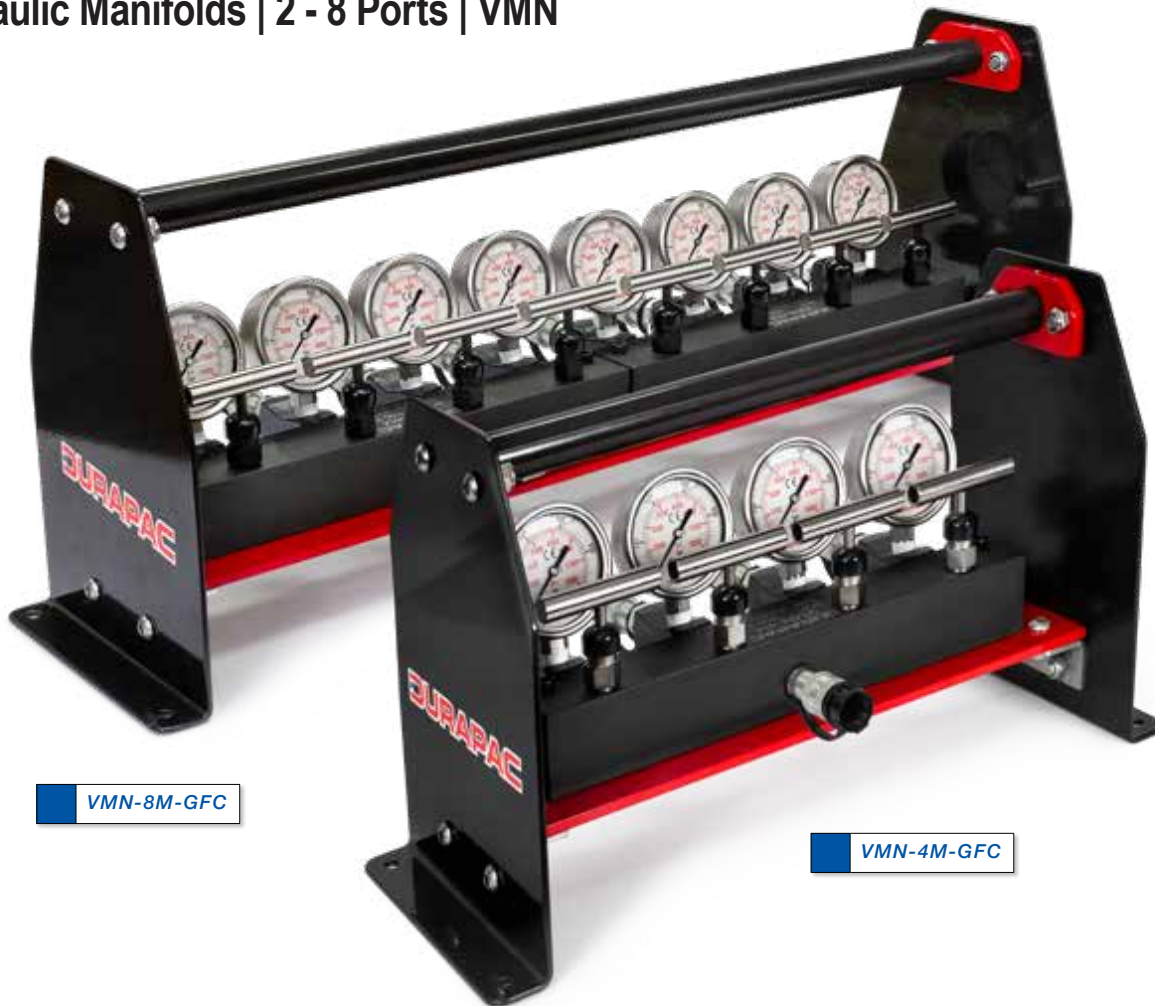

THE LIFTING EXPERTS

(800) 878-7305

www.RentLGH.com

Rentals@RentLGH.com

Hydraulic Manifolds | 2 - 8 Ports | VMN

VMN-8M-GFC

VMN-4M-GFC

Specifications								
Model	Control Outlets	Qty PG-63 Included	Qty FGA-1 Included	Pressure Rating (psi)	Width (in)	Height (in)	Depth (in)	Weight (lbs)
VMN-2M-GF	2	2	2	10,150	14.57	11.02	7.09	15.1
VMN-4M-GF	4	4	4	10,150	14.57	11.02	7.09	22.6
VMN-8M-GF	8	8	8	10,150	26.97	11.02	7.09	29.1

Green shading reflects rental inventory.

All specifications and data relating to capacity, function, performance, size, purpose, or design have been provided by the manufacturer. They have not been independently verified by LGH and LGH makes no representation or warranty as to their accuracy or completeness.